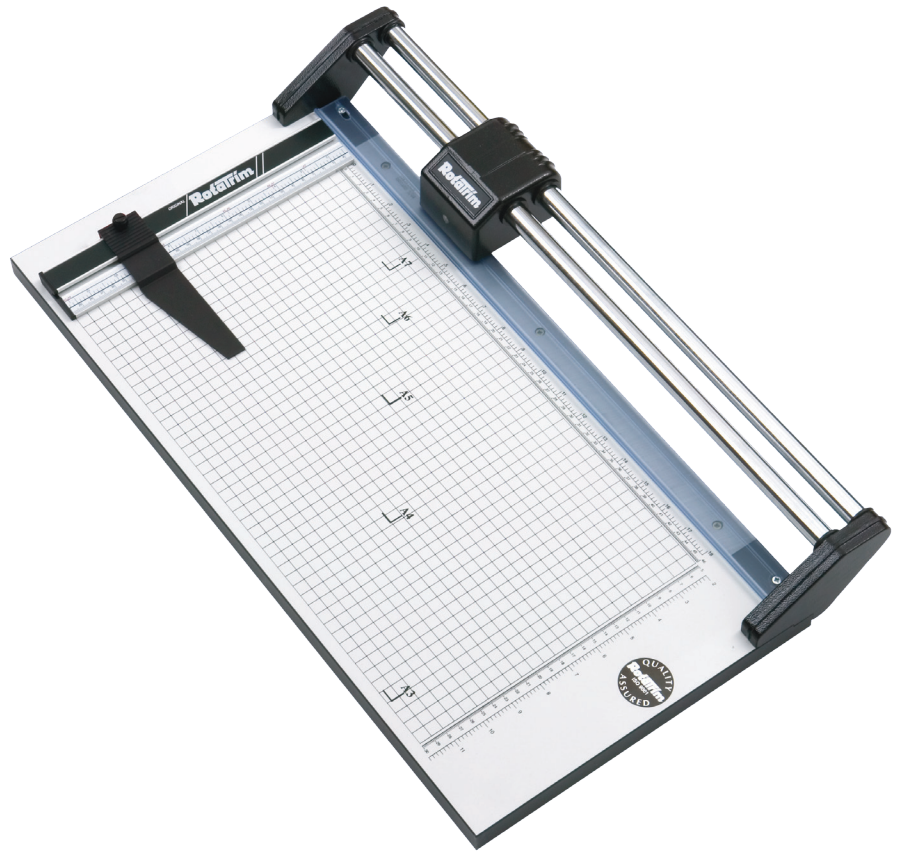

Originally designed with the photographer in mind, the heavy-duty use Professional has proven its durability and worth as an “all-day, everyday use” trimmer in a variety of industries. The Professional has been used to cut offset printing plates, packaging materials, polyethylene and even mount board- as well as for office finishing products.

The Professional is perfect for heavy-use cutting and trimming of flexible materials:

- Dual chrome-plated guide rails completely eliminate cutting head swivel.
- Design offers a maximum cut depth of up to 3mm.
- A solid laminated gridded baseboard ensures accurate placement of work.
- All-metal end frames and head, and an aluminum square side rule, lead to performance that lasts a lifetime.
- Self-sharpening Sheffield Steel cutting wheel.

The steel stand offers rigid support at the ideal working height of 34 inches. Black finished, this stand includes an integrated, transparent space-saving waste catcher that secures off cuts.

Toll Free: 800-523-4855
 Phone: 267-413-6220
 Fax: 267-413-6227
 204B Progress Drive,
 Montgomeryville, PA 18936
 www.go-foster.com