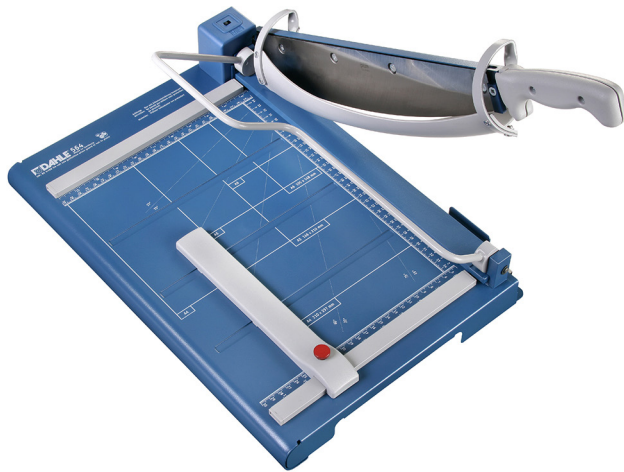

Guillotines

564 Premium Guillotine

DAHLE

Dahle takes safety to a whole new level with the 564 Premium Guillotine with Laser Guide. This trimmer protects your fingers with a revolutionary safety guard that rotates around the super sharp, ground blade made of German Solingen steel. This high end blade sharpens itself with each and every cut so you're guaranteed to maintain a perfectly honed edge. The automatic safety shield, along with the razor sharp blade it protects you from, makes the Dahle 564 Premium Guillotine one of the safest, most capable trimmers ever developed.

paper cutter capable of trimming up to 40 sheets of paper at a time as well as mat board. The laser guide illuminates the entire length of the cut line, showing exactly where the cut will be. The ratchet-locking paper clamp provides even pressure along the entire cutting surface and securely holds your work in place to prevent fanning.

The 564 Premium Guillotine with laser guide is available in a 14 1/8" cutting length and is the preferred choice among professionals seeking extreme accuracy.

Dahle's 564 Premium Guillotine is a commercial grade, high capacity

Features

- Laser guide illuminates the entire cutting line
- Revolutionary safety guard covers the blade throughout the entire cutting process
- Innovative spring system prevents the blade from flying up or falling down
- Cuts up to 40 sheets of paper at a time
- Ground self-sharpening blade maintains a perfectly honed edge
- German engineered for precision
- Sturdy metal base with preprinted guides
- Adjustable guide for repetitive cuts
- Non-skid rubber feet prevents slipping