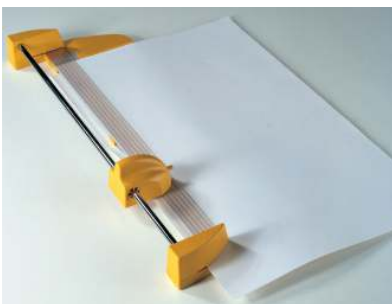

## Desk-top Light duty Trimmer

### KOBRA 1000-R

Cutting width (in.):	40
Cutting thickness:	0,8 mm, approx. 8 sheets
Paper press:	automatic
Hand protection guard:	yes
Dimensions (in.) :	48x16,5x4
Weight (lbs.):	16

Large size desk-top rotary trimmer. Can cut paper sizes larger than the rated cutting through a special side opening. A convenient built-in housing can accommodate paper rolls for easy cutting operations of large sizes of continuous paper. Equipped with a special sharpened carbon steel blade unaffected by the wearing action of the materials to cut for long-lasting cutting operations with the same cutting precision through the years.

- Transparent and automatic paper press
- Side bars for easy alignment of material to cut
- Solid steel base with screen printed photographic and paper sizes in mm. and inches
- Special side openings to cut paper sizes larger than the rated cutting width
- Built-in housing can accommodate paper rolls
- Sharpened carbon steel blade, easily replaced by the push-button mechanism
- High quality materials according to ISO 9000 Standards
- Built in accordance to the Safety Standards BS 5498 (British Standards)
- Trade Agreement Act (TAA) Compliant
- Accessories: steel blade code D-3011/F

Special **side opening** to cut paper sizes larger than the rated cutting width

Convenient **built-in paper rolls housing** for easy cutting operations of large sizes of continuous paper