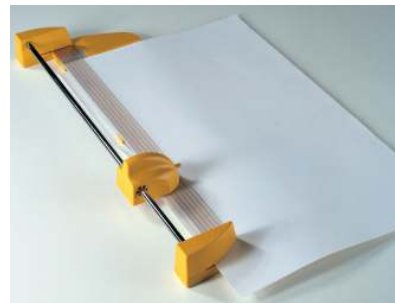

Heavy duty General purpose Trimmer

KOBRA 640-HR

Cutting width (in.):	25,5
Cutting capacity:	up to 24
Paper press:	automatic
Hand protection guard:	yes
Dimensions (in.) :	34x15x4,5
Weight (lbs.):	13

Large size heavy duty rotary trimmer. Can cut up to 24 sheets of paper and paper sizes larger than the rated cutting width through a special side opening for almost any cutting job and for a variety of material. It's equipped with a special sharpened carbon steel blade unaffected by the wearing action of the materials to cut, for long-lasting cutting operations with the same cutting precision through the years.

- Transparent automatic paper press for easy cutting operations
- Side bars for easy alignment of material to cut
- Solid steel base with screen printed photographic and paper sizes in mm. and inches
- Special side openings to cut paper sizes larger than the rated cutting width
- Sharpened carbon steel blade, easily replaced by the push-button mechanism
- High quality materials according to ISO 9000 Standards
- Built in accordance to the Safety Standards BS 5498 (British Standards)
- Trade Agreement Act (TAA) Compliant
- Accessories: steel blade, counter blade

Special **sharpened carbon steel blade** to cut high thickness of paper

Special **side opening** to cut paper sizes larger than the rated cutting width