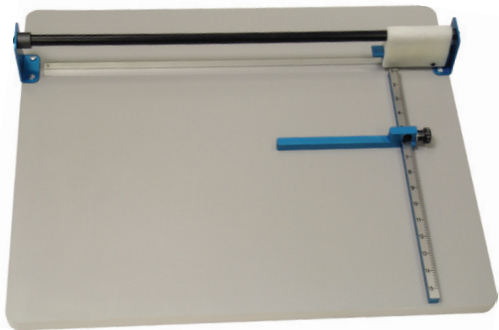

## W635 25" Score II

- Interchangeable perforating and scoring wheels
- Perforating wheel contains 10 perfs per inch
- Easily adjustable edge guide
- Can handle stock from 20 lbs to cover

### Specifications

- Table size: 30" x 20"
- Actual weight: 16 lbs
- Shipping weight: 18 lbs
- Ships via: UPS

## W630 19-1/2" Score II

- Same features as the W635 but a shorter perf/score track for smaller product

### Specifications

- Table size: 24" x 20"
- Actual weight: 13 lbs
- Shipping weight: 15 lbs
- Ships via: UPS